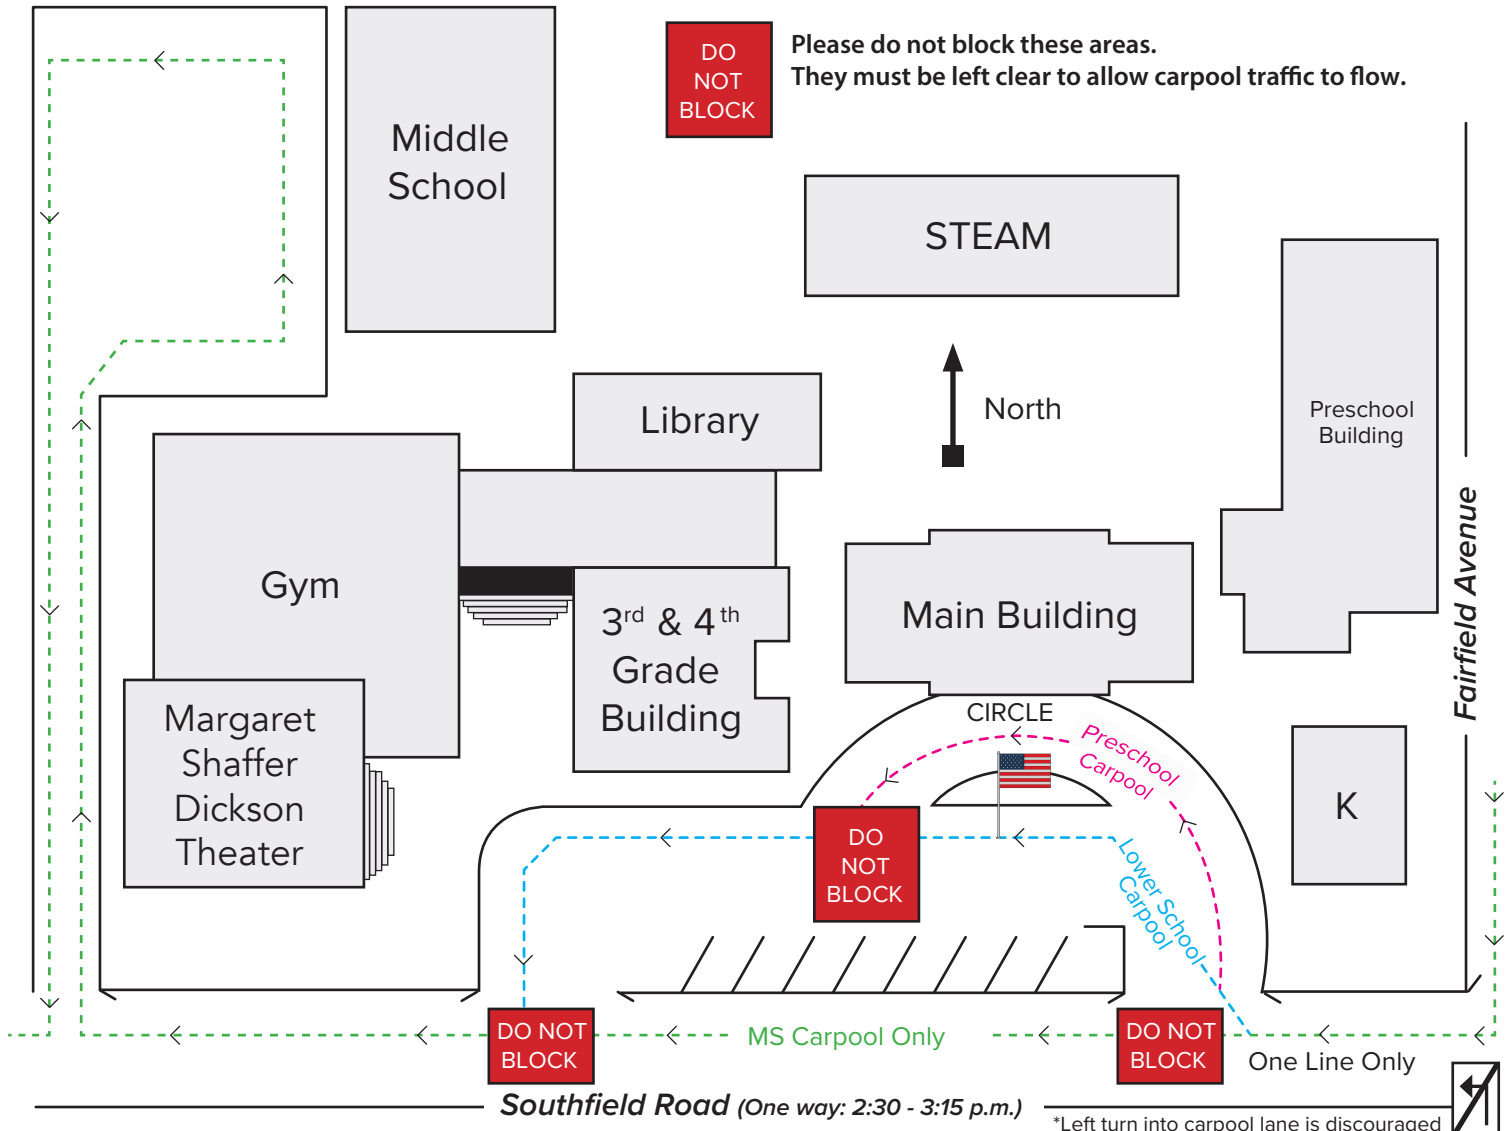

Southfield School Carpool Map

For the safety of your children, please follow **ALL** carpool traffic rules.

Morning Drop-off Procedures 7:40 - 8:00 a.m.

- Preschool - CIRCLE
- K - 4th grade - in front of the flagpole
- Middle School - in front of MS building

Afternoon Pick-up Procedures 3:00 - 3:20 p.m.

Carpool tags should be clearly displayed in vehicle.

- Preschool - CIRCLE
- K - 4th Grade - front of the Margaret Shaffer Dickson Theater/ Gym (Students will be called from classrooms and theater lobby.)
- Middle School - front of MS building

Carpool Reminders

- No parking or unattended vehicles in the CIRCLE
- No double carpool lines
- Only approach the school from southbound Fairfield Ave. / No left turn from Fairfield
- No cell phone use during carpool

Cell phone usage in a moving vehicle while in a school zone is against Louisiana State Law.

**Southfield
School**

Preschool 2 to Grade 8