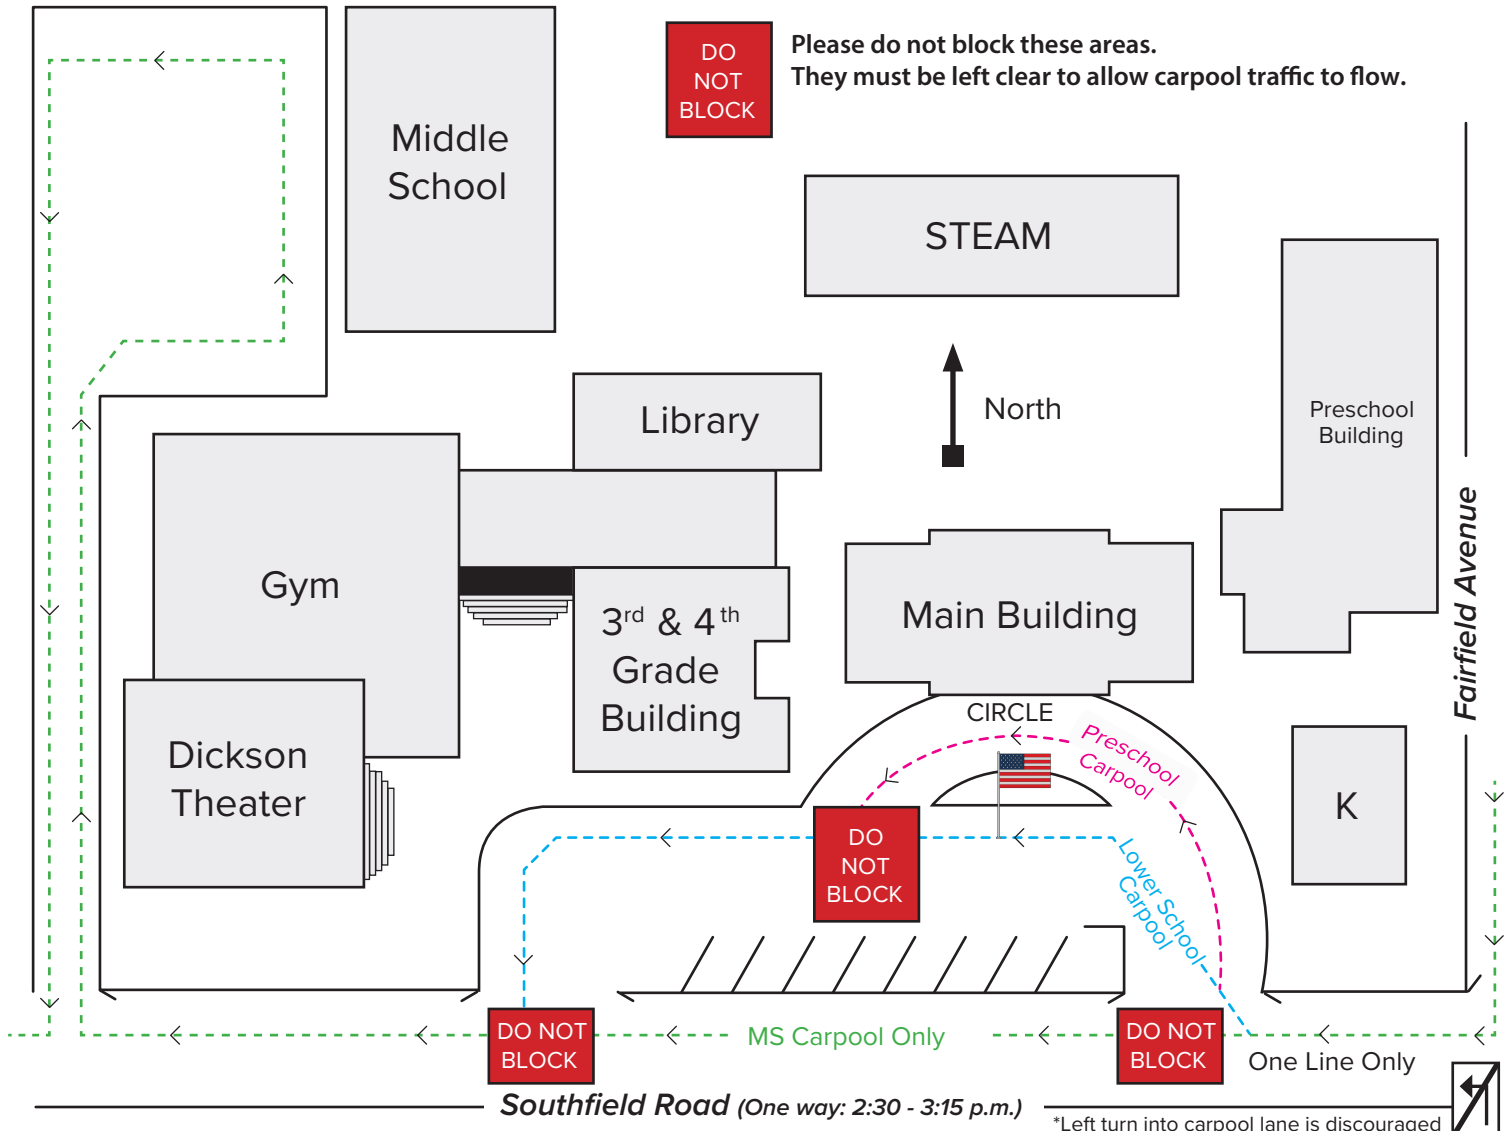

Southfield School Carpool Map

For the safety of your children, please follow **ALL** carpool traffic rules.

Morning Drop-off Procedures 7:40 - 8:00 a.m.

- Preschool - CIRCLE
- K - 4th grade - in front of the flagpole
- Middle School - in front of MS building

Afternoon Pick-up Procedures 3:00 - 3:20 p.m.

Carpool tags should be clearly displayed in vehicle.

- Preschool - CIRCLE
- K - 4th Grade - front of Dickson Theater/Gym
(Students will be called from classrooms and theater lobby.)
- Middle School - front of MS building

Carpool Reminders

- No parking or unattended vehicles in the CIRCLE
- No double carpool lines
- Only approach the school from southbound Fairfield Ave. / No left turn from Fairfield
- No cell phone use during carpool

Cell phone usage in a moving vehicle while in a school zone is against Louisiana State Law.

**Southfield
School**

Preschool 2 to Grade 8