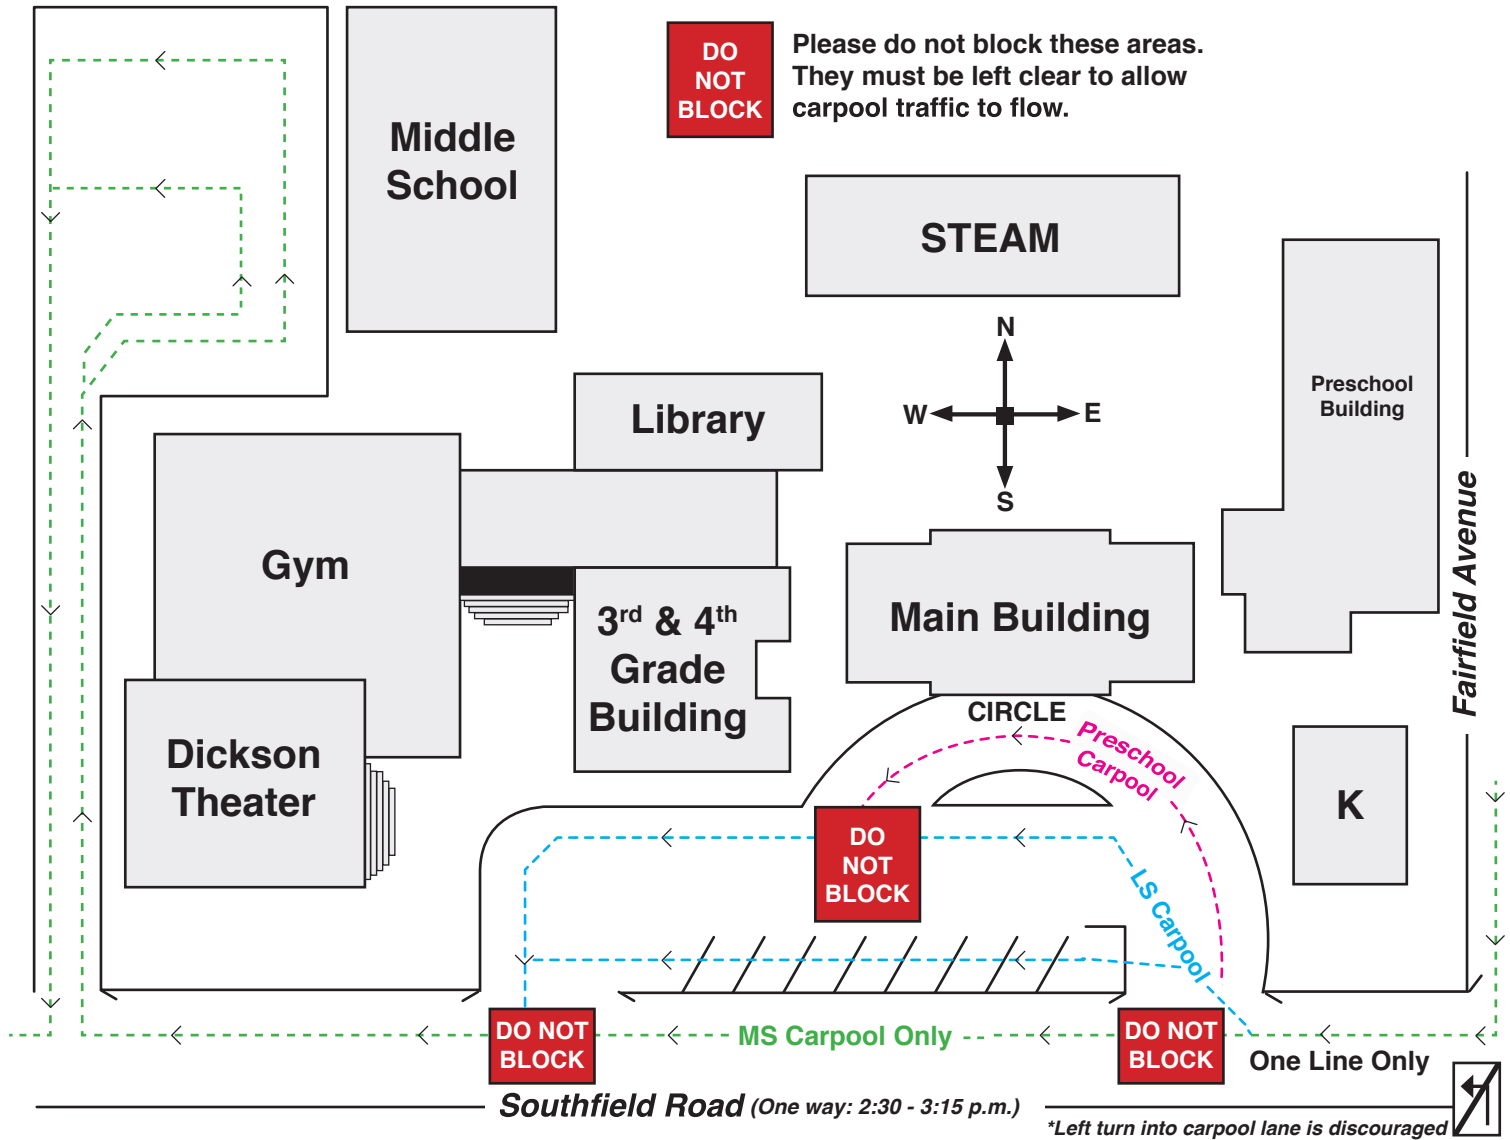

# Southfield School Carpool Map

For the safety of your children, please follow **ALL** carpool traffic rules

## Morning Drop-off Procedures 7:30 - 8:00 a.m.

- PS-2 through 2nd - CIRCLE
- 3rd and 4th grade - front of Dickson Theater/Gym
- Middle School - front of MS building

## Afternoon Pick-up Procedures 3:00 - 3:20 p.m.

*Carpool tags should be clearly displayed in vehicle*

- Preschool - CIRCLE
- Lower School - front of Dickson Theater/Gym
- Middle School - front of MS building

## Carpool Reminders

- No parking or unattended vehicles in the CIRCLE
- No double carpool lines
- Only approach the school from southbound Fairfield Ave (no left turn from Fairfield)\*
- No cell phone use during carpool  
*Cell phone usage in a moving vehicle while in a school zone is against Louisiana State Law.*